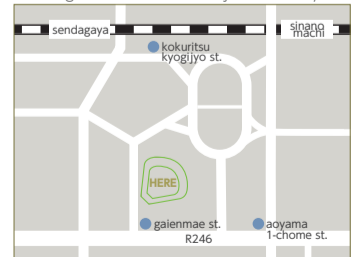

ACCESS

Kasumigaoka-machi 3-1, Shinjuku-ku, Tokyo

ACTIVE ICON COMMISSION <http://www.active-icon.com/> info@active-icon.com

Under the auspices of " Smart life project" (Ministry of Health, Labor and Welfare)

Cooperative companies

A-CROSS参加企業

伊藤忠商事株式会社 株式会社オークネット OVE 株式会社 コスモ・コミュニケーションズ 東急不動産株式会社
日本オラル株式会社 ニューラルワークス ハースト婦人画報社 株式会社ブレイン RATIO&C